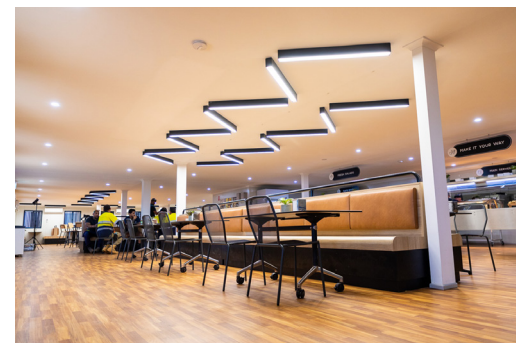

Atlas Camp

Client	GR Engineering / Tellus Holdings
Project	Sandy Ridge Facility
Location	New South Wales
Services	Full Turnkey