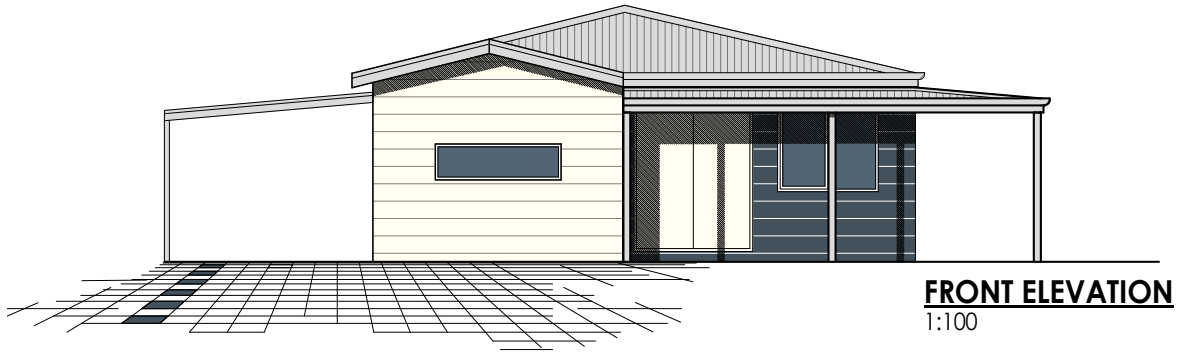

THE MARRI

3 

1.5 

The Marri's distinctive style and ample living areas make this home both comfortable and functional.

The master and second bedrooms are adjacent to a full-size bathroom. The third bedroom would make an ideal study space if not in use as a guest bedroom.

The laundry is conveniently located in the centre of the home and offers direct access to the carport area.

The colonial wrap around verandah and gable roof complement the charming characteristics of the Marri's country style.

FRONT ELEVATION
1:100

FLOOR PLAN
1:100