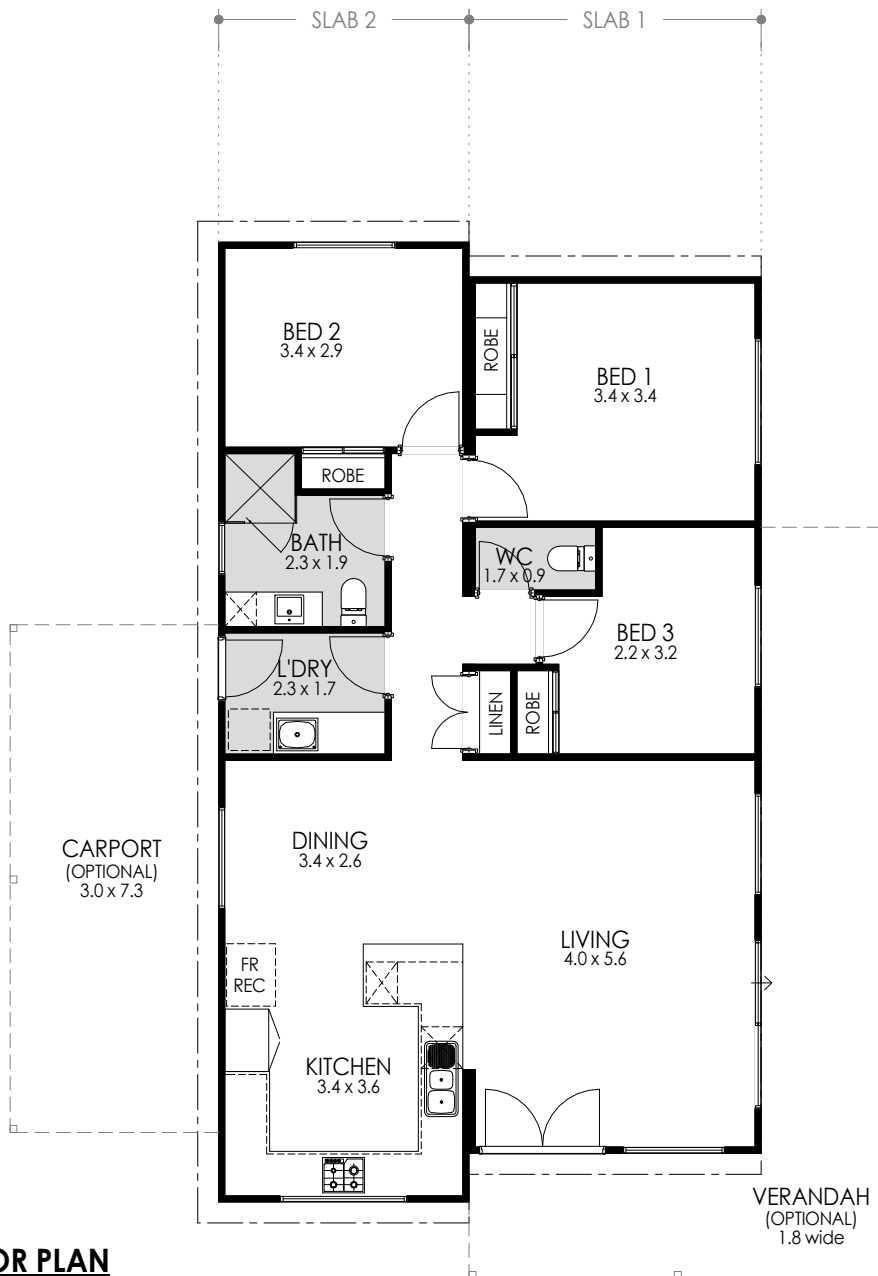

THE MARRI

3 

1.5 

The Marri's distinctive style and ample living areas make this home both comfortable and functional.

The master and second bedrooms are adjacent to a full-size bathroom. The third bedroom would make an ideal study space if not in use as a guest bedroom.

The laundry is conveniently located in the centre of the home and offers direct access to the carport area.

The colonial wrap around verandah and gable roof complement the charming characteristics of the Marri's country style.

- 3 Bedrooms x 1.5 bathrooms
- High raking ceilings through entry and living
- Galley style kitchen with quality appliances
- Quality floor coverings and window treatments
- Internal and external paint and light fittings
- Modern fixtures and fittings
- Verandah and Carport optional
- Contemporary or traditional finishes to exterior and interior available
- Delivery options available throughout Australia

FRONT ELEVATION
1:100

FLOOR PLAN
1:100