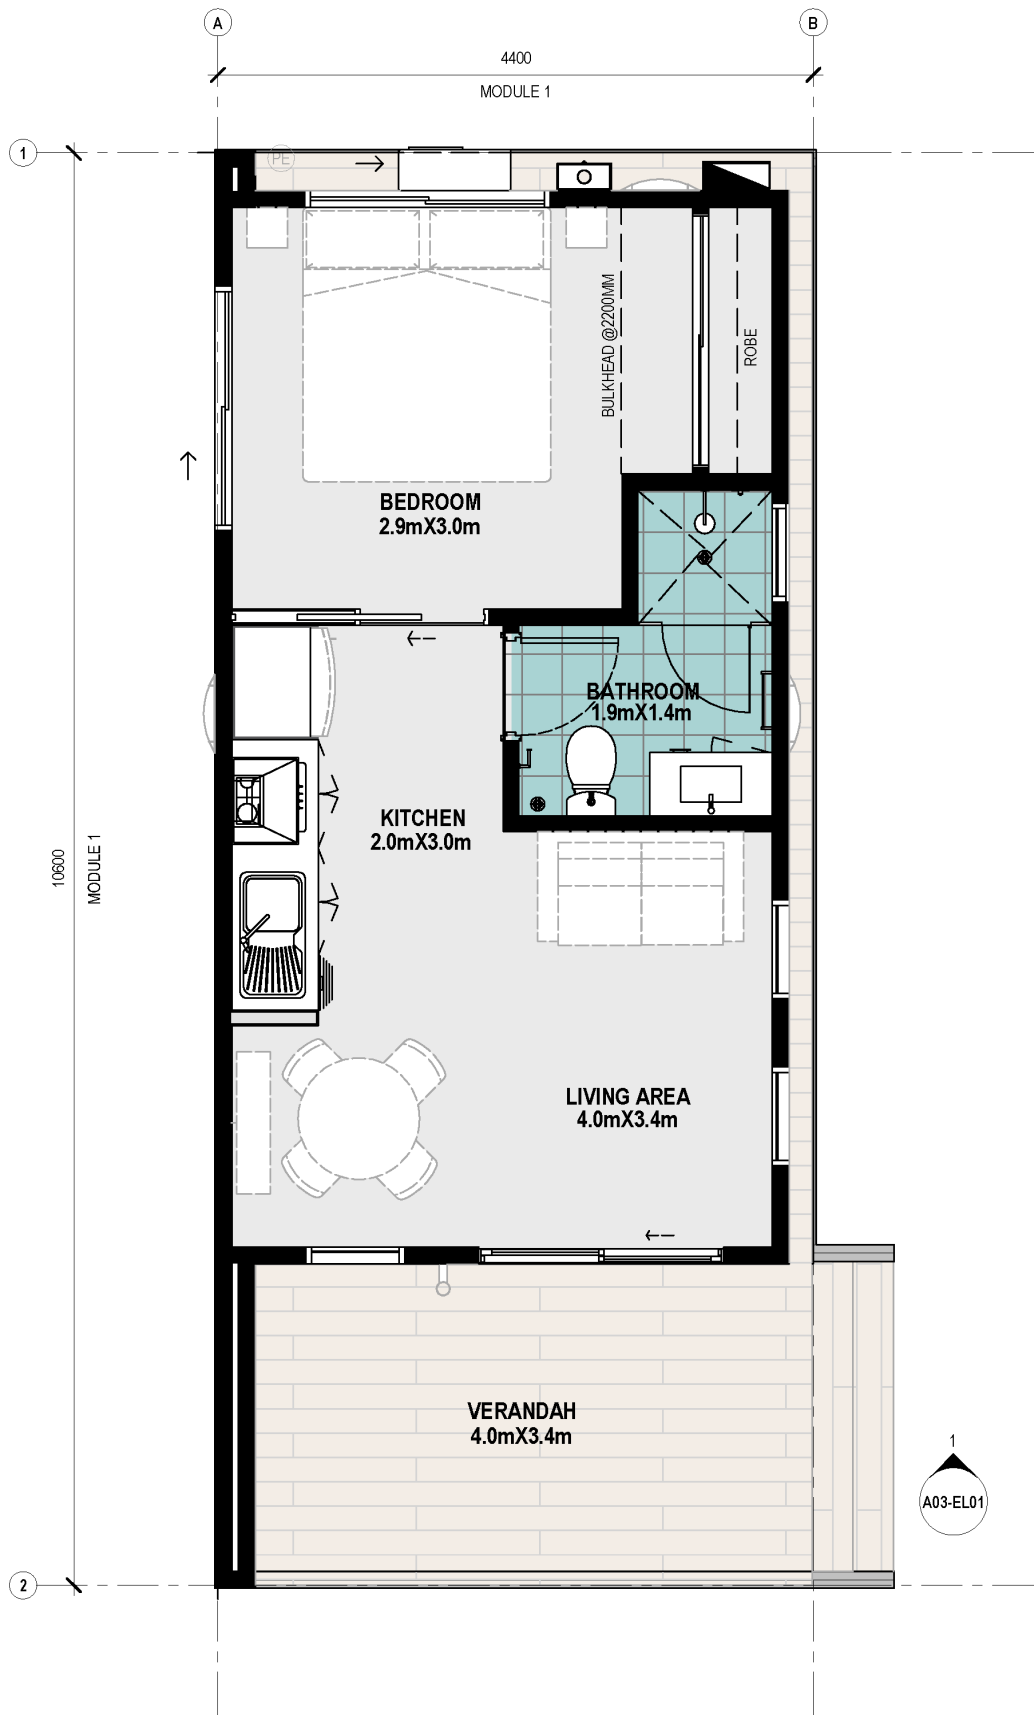

THE AVALON

The Avalon is a self-contained chalet featuring a built-in fully functional kitchen and bathroom equipped with quality appliances tailored to suit your requirements and budget.

Ideal for short-term accommodation, wineries and holiday parks. The Avalon provides an ideal living space for short stay guests, family's, tourists or out of town visitors looking to maintain a level of privacy and independent living.

- 1 bedroom x 1 bathroom
- 600mm European appliance package
- Reverse Cycle Air Conditioning
- Internal wall painting
- Quality floor coverings
- Window treatments
- Internal and external light fittings
- Stylish bathroom
- Fully insulated to comply with energy efficiency ratings
- Delivery options available throughout Australia